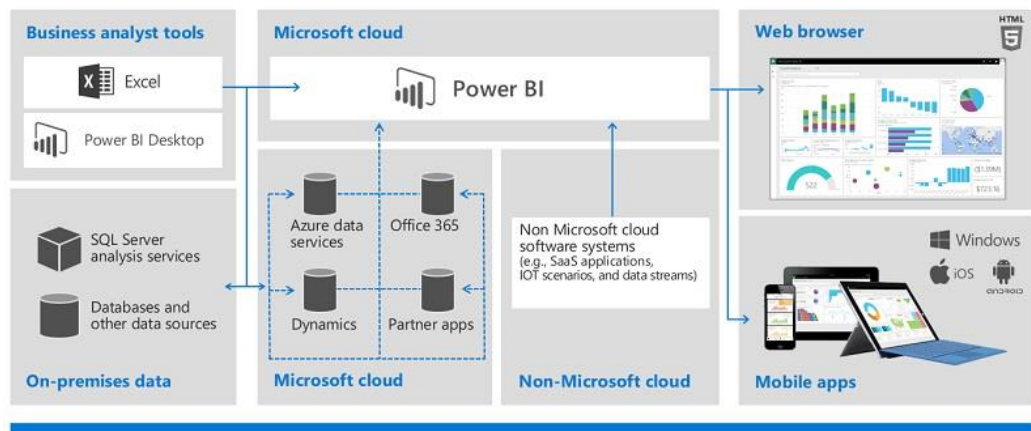

1st September, 2016

DATA MUSICIANS

Business Intelligence for everyone

- For BI to deliver maximum value, all Information Workers must participate:
 - Broad access to uncover and share insights
- Power BI is:
 - SaaS based, making it quick to implement broadly
 - Integrated with Office 365, making collaboration straightforward
 - Priced to drive broad adoption

We make you listen to your data like a symphony of visuals to help you fine tune your decisions and increase productivity by keeping everyone focused on what is most important.

Official partner with Microsoft, we embrace Power BI as the futuristic tool to create this symphony.

Power BI overview

Power BI

Microsoft

Power BI: experience your data

Any data, any way, anywhere

Let us help you bring your data to life.