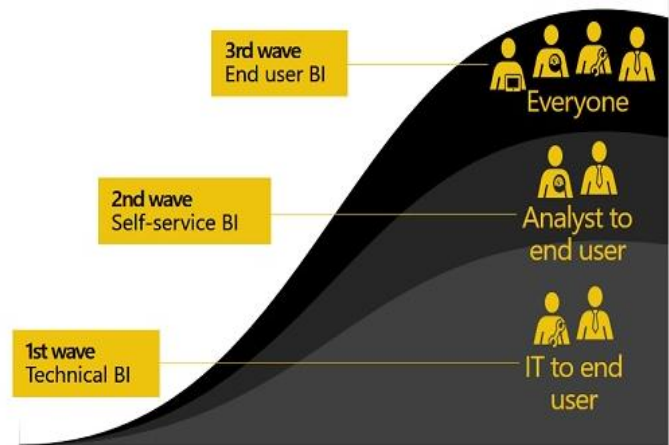

1st September, 2016

DATA MUSICIANS

Business Intelligence for everyone

- For BI to deliver maximum value, all Information Workers must participate:
 - Broad access to uncover and share insights
- Power BI is:
 - SaaS based, making it quick to implement broadly
 - Integrated with Office 365, making collaboration straightforward
 - Priced to drive broad adoption

We make you listen to your data like a symphony of visuals to help you fine tune your decisions and increase productivity by keeping everyone focused on what is most important.

Official partner with Microsoft, we embrace Power BI as the futuristic tool to create this symphony.

Power BI overview

Power BI

Microsoft

Power BI: experience your data

Any data, any way, anywhere

Let us help you bring your data to life.